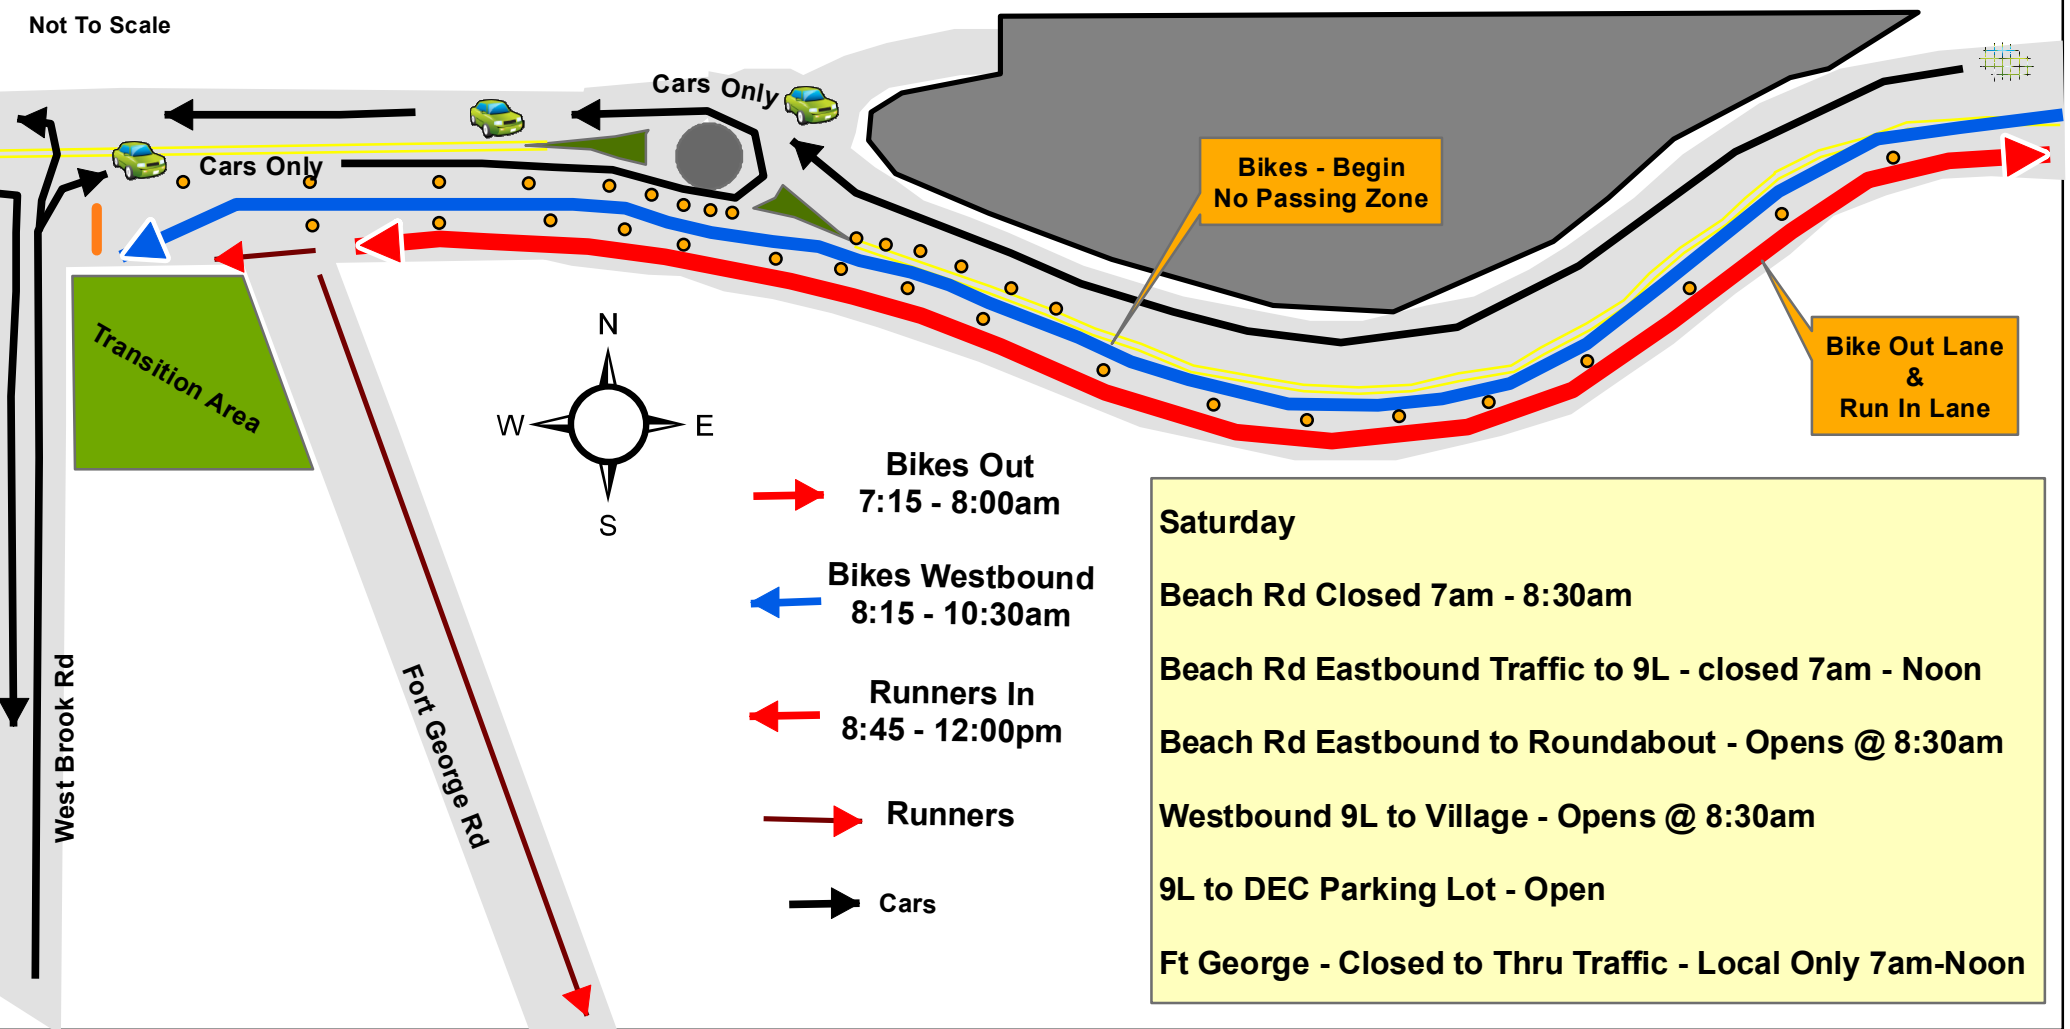

LAKE GEORGE TRIATHLON FESTIVAL

Lake George Beach House

Not To Scale

Bikes - Begin No Passing Zone

Bike Out Lane & Run In Lane

-  Bikes Out 7:15 - 8:00am
-  Bikes Westbound 8:15 - 10:30am
-  Runners In 8:45 - 12:00pm
-  Runners
-  Cars

Saturday

- Beach Rd Closed 7am - 8:30am
- Beach Rd Eastbound Traffic to 9L - closed 7am - Noon
- Beach Rd Eastbound to Roundabout - Opens @ 8:30am
- Westbound 9L to Village - Opens @ 8:30am
- 9L to DEC Parking Lot - Open
- Ft George - Closed to Thru Traffic - Local Only 7am-Noon

Transition Area

West Brook Rd

Fort George Rd

Cars Only

Cars Only